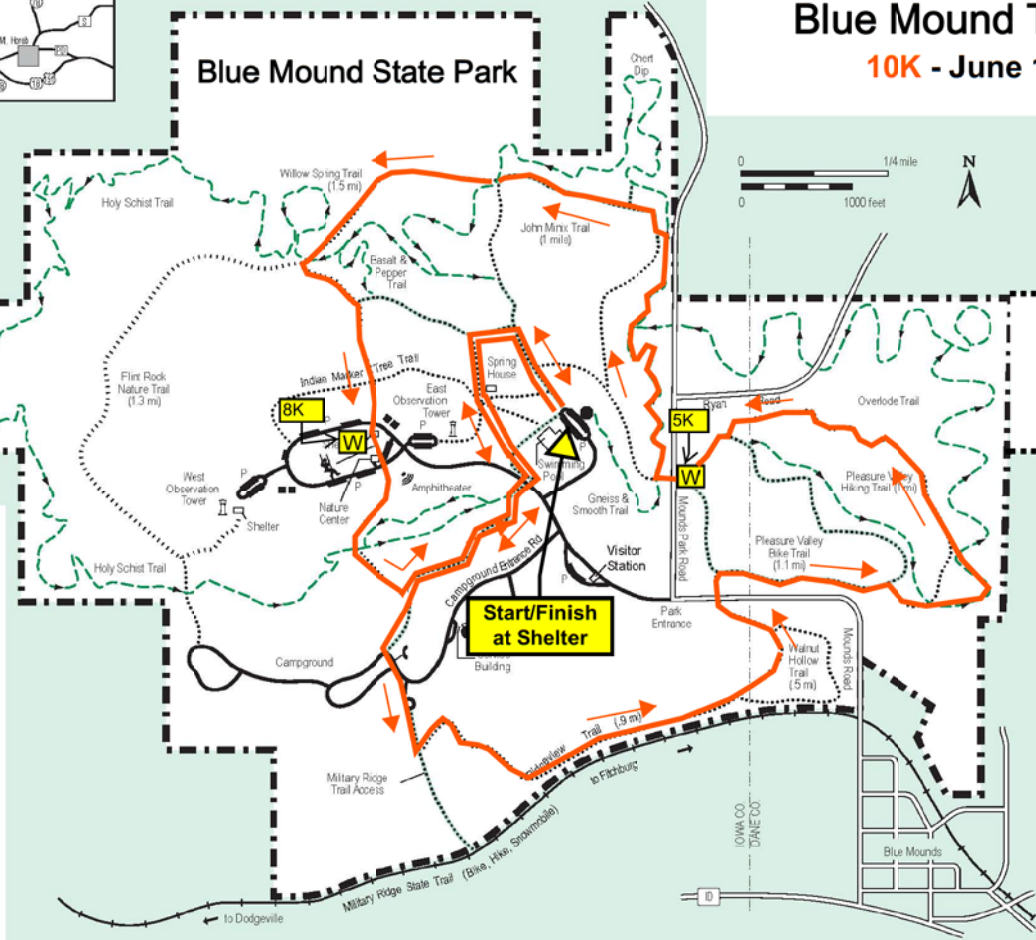

Blue Mound Trail Run

10K - June 1, 2019

W Water/Gatorade

New Dane County Property

Brigham Park

- Park Boundary
- Hiking Trail (unsurfaced)
- Biking/Hiking Trail
- WORBA Single Track Biking Trail
- Mountain Bike Trailhead
Eike Wash—Please wash tires BEFORE riding to help prevent the spread of invasive plants.
- Nature Trail
- ☎ Telephone
- Drinking Fountains
- P Parking
- Building
- Pit Toilets

Start/Finish at Shelter

LOWA CO
DANE CO

to Dodgeville

to Fitchburg

Blue Mounds