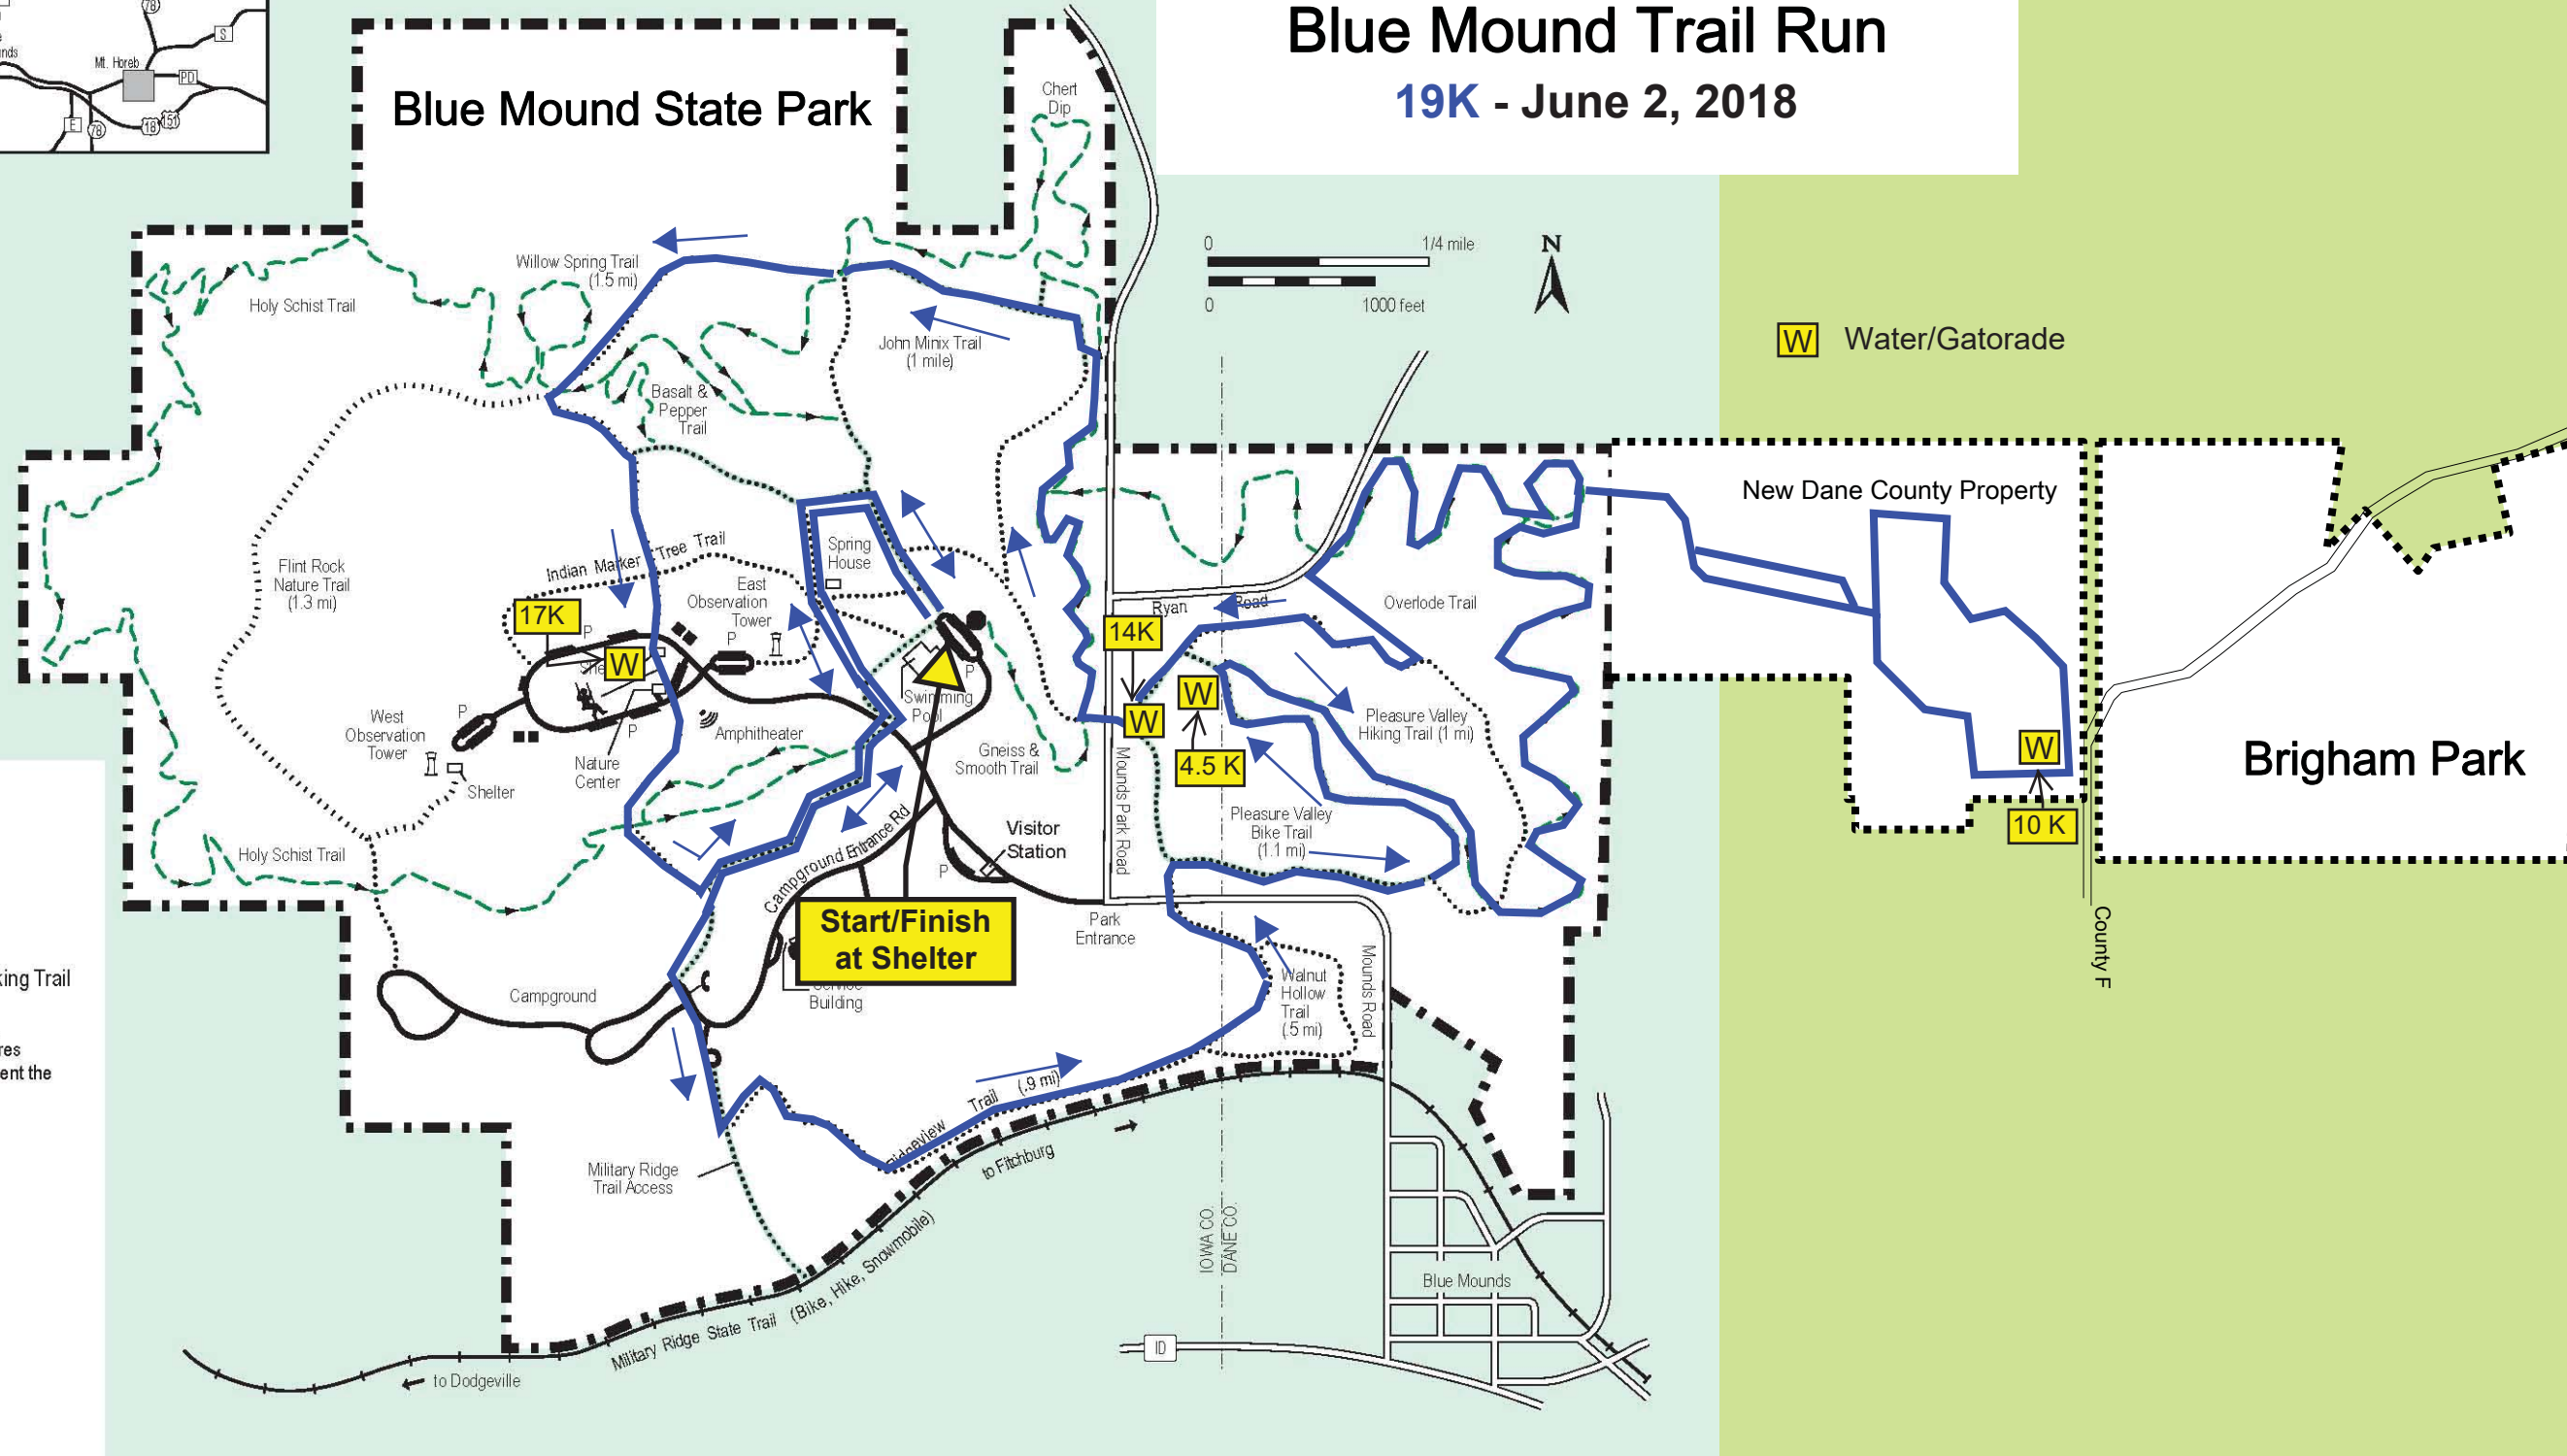

Blue Mound Trail Run

19K - June 2, 2018

Blue Mound State Park

W Water/Gatorade

New Dane County Property

Brigham Park

- Park Boundary
- Hiking Trail (unsurfaced)
- Biking/Hiking Trail
- WORBA Single Track Biking Trail
- Mountain Bike Trailhead
Bike Wash—Please wash tires BEFORE riding to help prevent the spread of invasive plants.
- Nature Trail
- Telephone
- Drinking Fountains
- Parking
- Building
- Pit Toilets

Start/Finish at Shelter

10K

14K

W

W

4.5K

17K

W

P

P

P

P

P

P

P

P