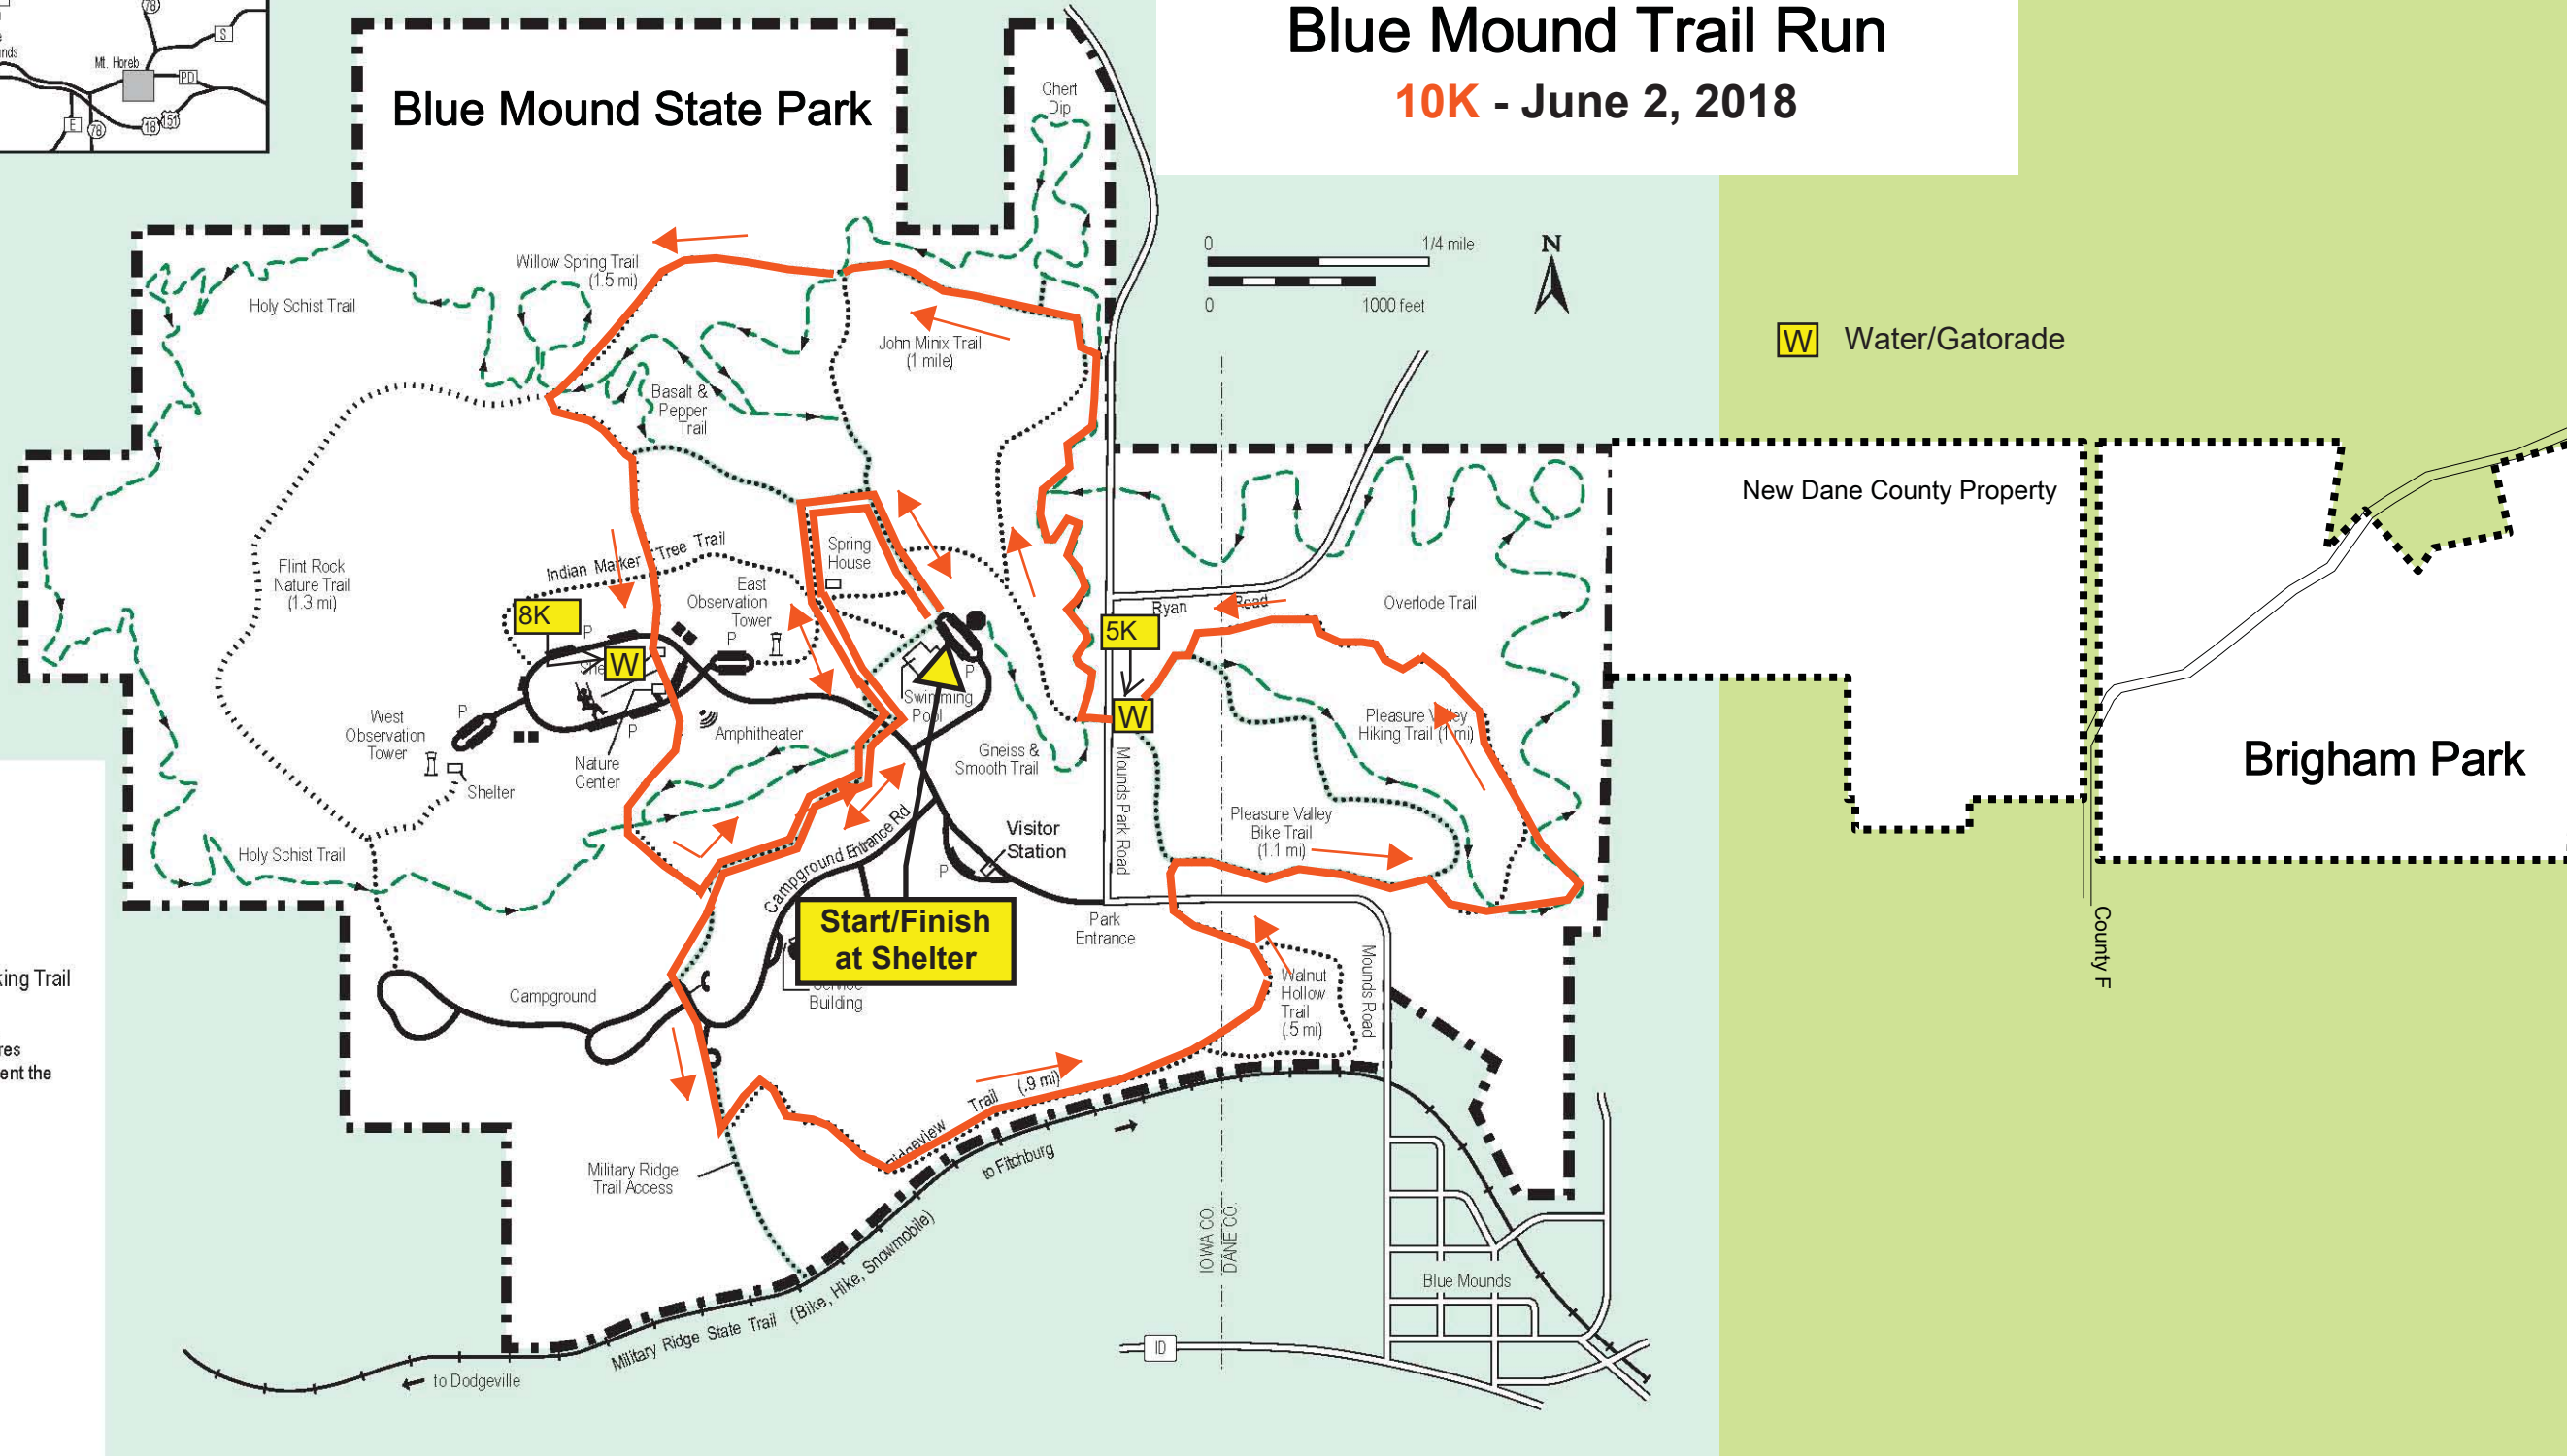

Blue Mound Trail Run

10K - June 2, 2018

Blue Mound State Park

W Water/Gatorade

New Dane County Property

Brigham Park

- Park Boundary
- Hiking Trail (unsurfaced)
- Biking/Hiking Trail
- WORBA Single Track Biking Trail
- Mountain Bike Trailhead
Bike Wash—Please wash tires BEFORE riding to help prevent the spread of invasive plants.
- Nature Trail
- Telephone
- Drinking Fountains
- Parking
- Building
- Pit Toilets

Start/Finish at Shelter

to Dodgeville

to Fitchburg

IOWA CO
DANE CO

Blue Mounds

County F