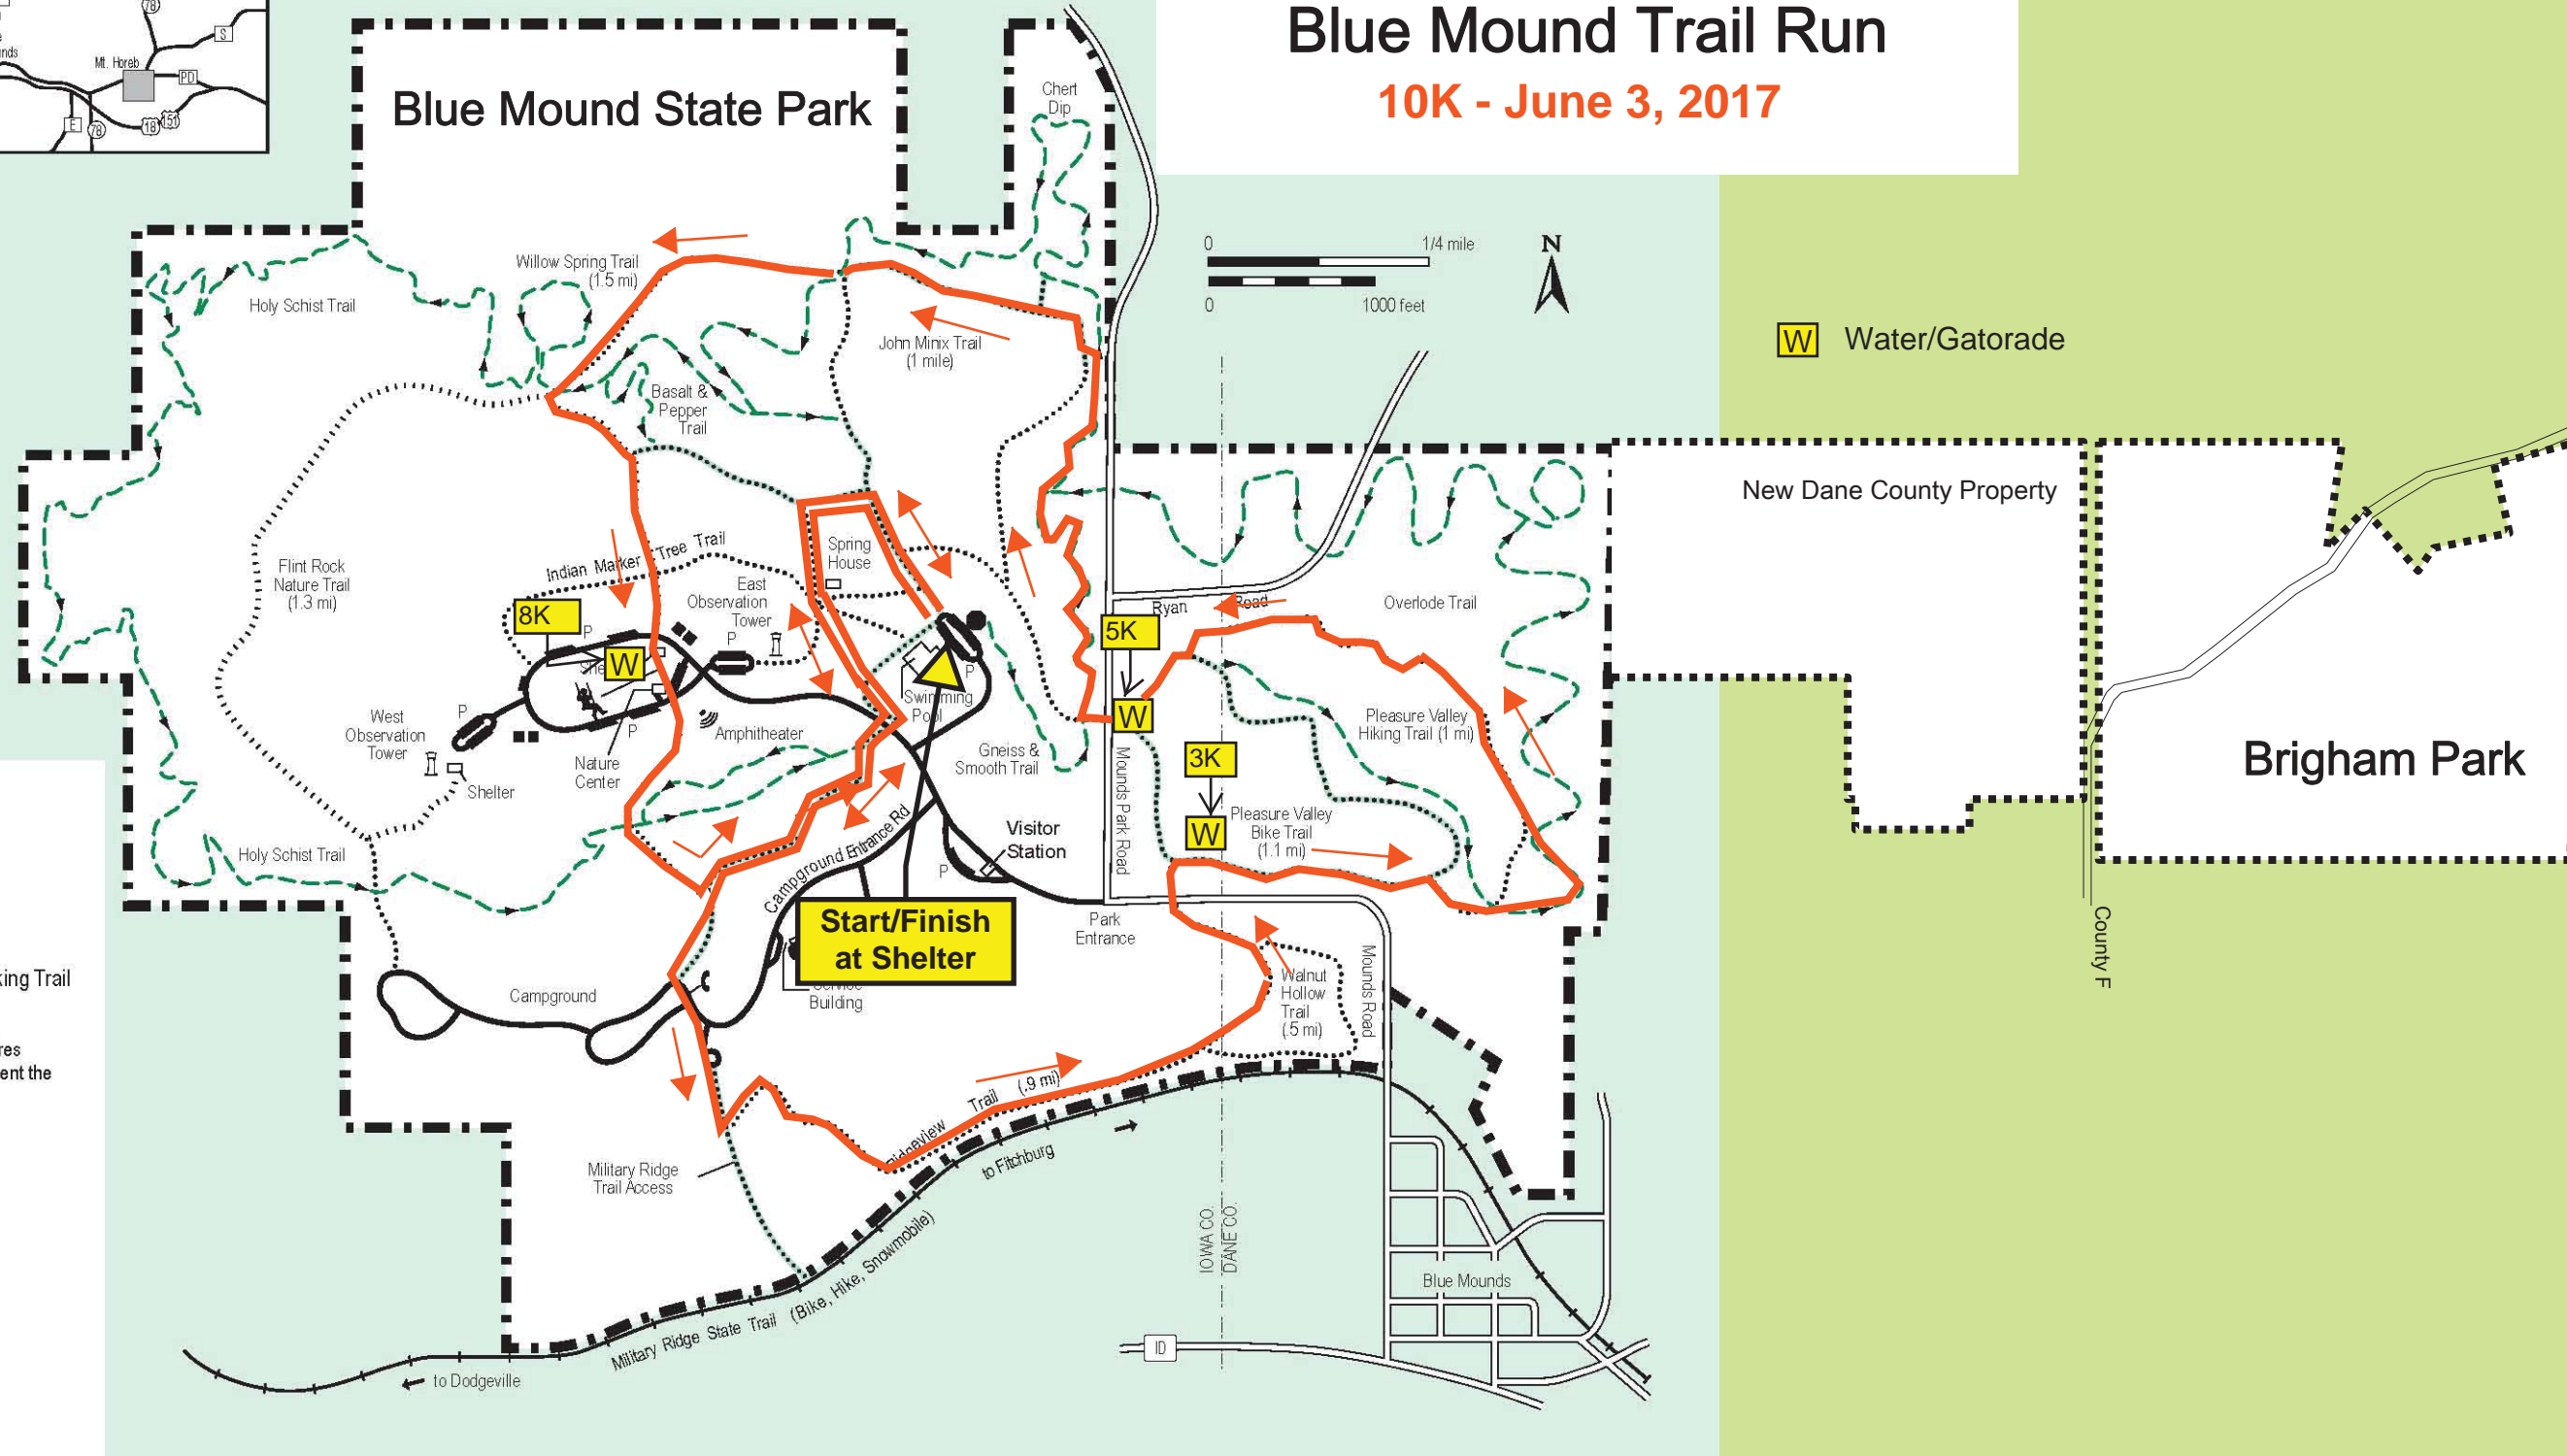

# Blue Mound Trail Run

10K - June 3, 2017

Blue Mound State Park

**W** Water/Gatorade

New Dane County Property

Brigham Park

- Park Boundary
- Hiking Trail (unsurfaced)
- Biking/Hiking Trail
- WORBA Single Track Biking Trail
- Mountain Bike Trailhead  
Bike Wash—Please wash tires BEFORE riding to help prevent the spread of invasive plants.
- Nature Trail
- Telephone
- Drinking Fountains
- Parking
- Building
- Pit Toilets

**Start/Finish at Shelter**

IOWA CO  
DANE CO

County F

to Dodgeville

to Fitchburg

Military Ridge State Trail (Bike, Hike, Snowmobile)

Blue Mounds